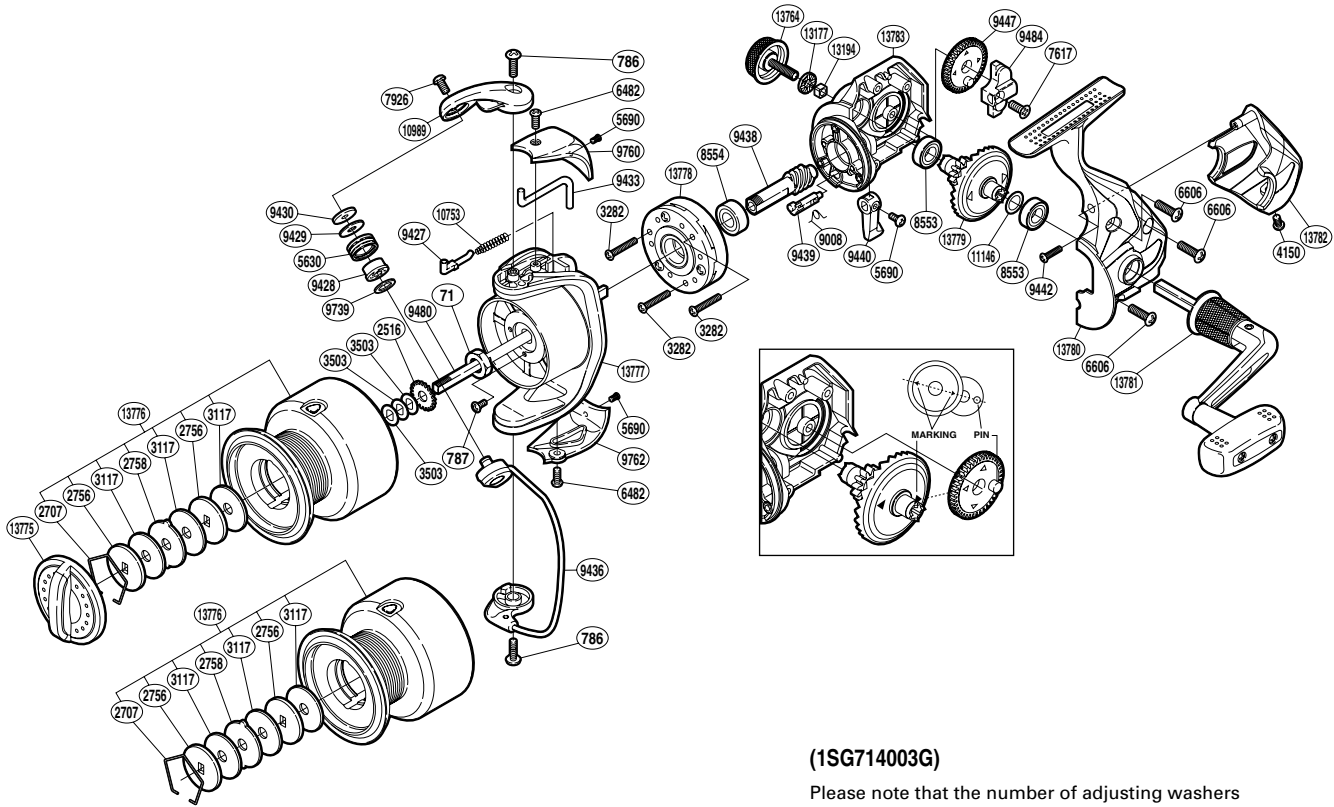

SHIMANO

NEXAVE

NEX-4000FC

(1SG714003G)

Please note that the number of adjusting washers may not be the same as shown in the exploded views. (Adjustment will vary with each individual product.)

Part No.	Description	Part No.	Description	Part No.	Description
RD 0071	Rotor Nut	RD 8553	Ball Bearing	RD 9760	Bail Spring Cover
RD 0786	Screw	RD 8554	Ball Bearing	RD 9762	Bail Hold Support Guard
RD 0787	Screw	RD 9008	Anti-Reverse Cam Spring	RD10753	Bail Spring
RD 2516	Spool Support	RD 9427	Bail Spring Guide	RD10989	Bail Arm
RD 2707	Drag Washers Retainer	RD 9428	Line Roller Bushing	RD11146	Washer
RD 2756	Key Washer	RD 9429	Line Roller Spacer	RD13177	Handle Screw Cap Spacer
RD 2758	Eared Washer	RD 9430	Line Roller Washer	RD13194	Handle Screw Lock
RD 3117	Drag Washer	RD 9433	Bail Trip Lever	RD13764	Handle Screw Cap
RD 3282	Screw	RD 9436	Bail Assembly	RD13775	Drag Knob
RD 3503	Spool Washer	RD 9438	Pinion Gear	RD13776	Spool Assembly
RD 4150	Screw	RD 9439	Anti-Reverse Cam	RD13777	Rotor
RD 5630	Line Roller	RD 9440	Anti-Reverse Lever	RD13778	Roller Clutch Assembly
RD 5690	Screw	RD 9442	Screw	RD13779	Drive Gear
RD 6482	Screw	RD 9447	Oscillating Gear	RD13780	Side Cover
RD 6606	Screw	RD 9480	Main Shaft	RD13781	Handle Assembly
RD 7617	Screw	RD 9484	Oscillating Slider	RD13782	Rear Protector
RD 7926	Screw	RD 9739	Bearing Spacer	RD13783	Body